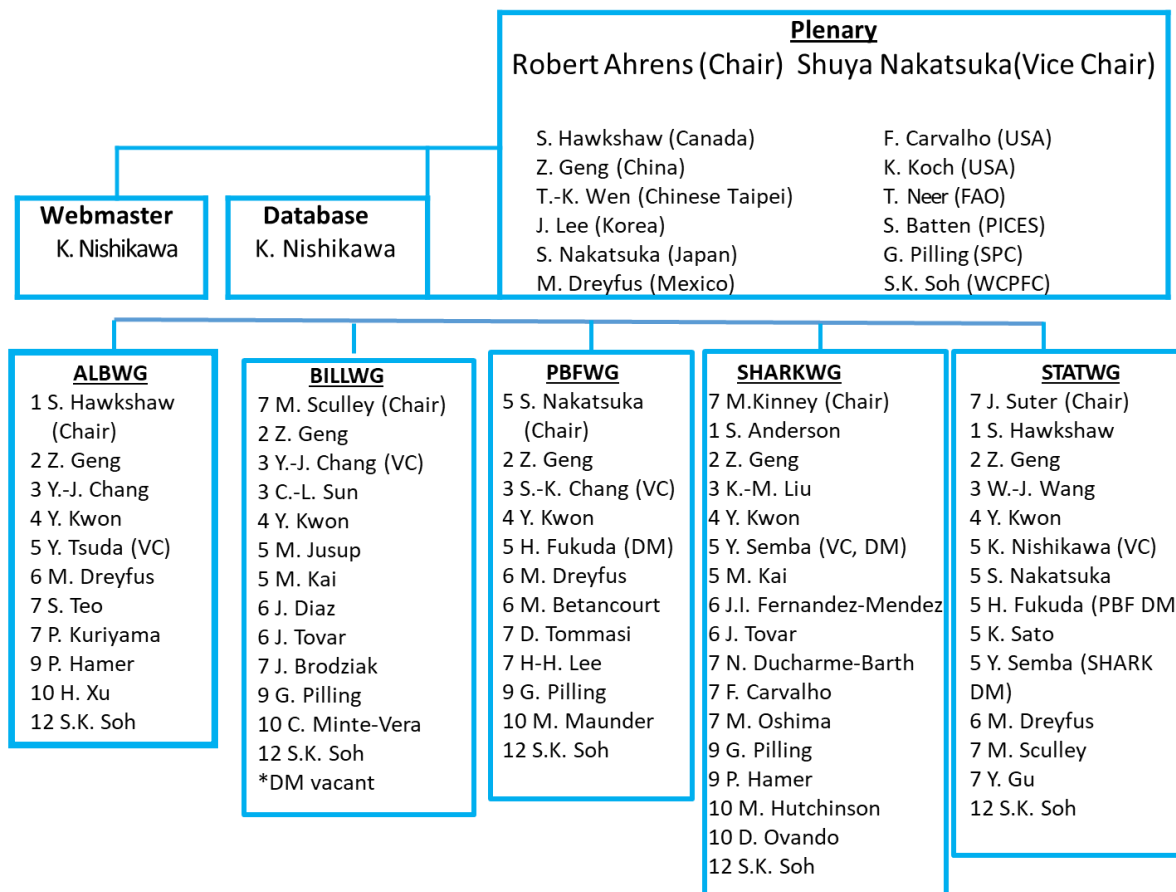

PLENARY 03

*24th Meeting of the
International Scientific Committee for Tuna
and Tuna-Like Species in the North Pacific Ocean
Victoria, Canada
June 19-24, 2024*

ISC Organizational Chart, 2024-25

June 2024

Left Blank for Printing

ISC Organizational Chart (June 2024)

Working Group Key:

1-Canada 2-China 3-Chinese-Taipei 4-Korea 5-Japan 6-Mexico 7-USA 8-PICES 9-SPC 10-IATTC 11-FAO 12-WCPFC
 VC - Vice Chair DM - Database Manager

This is not a comprehensive list but the main points of contact.