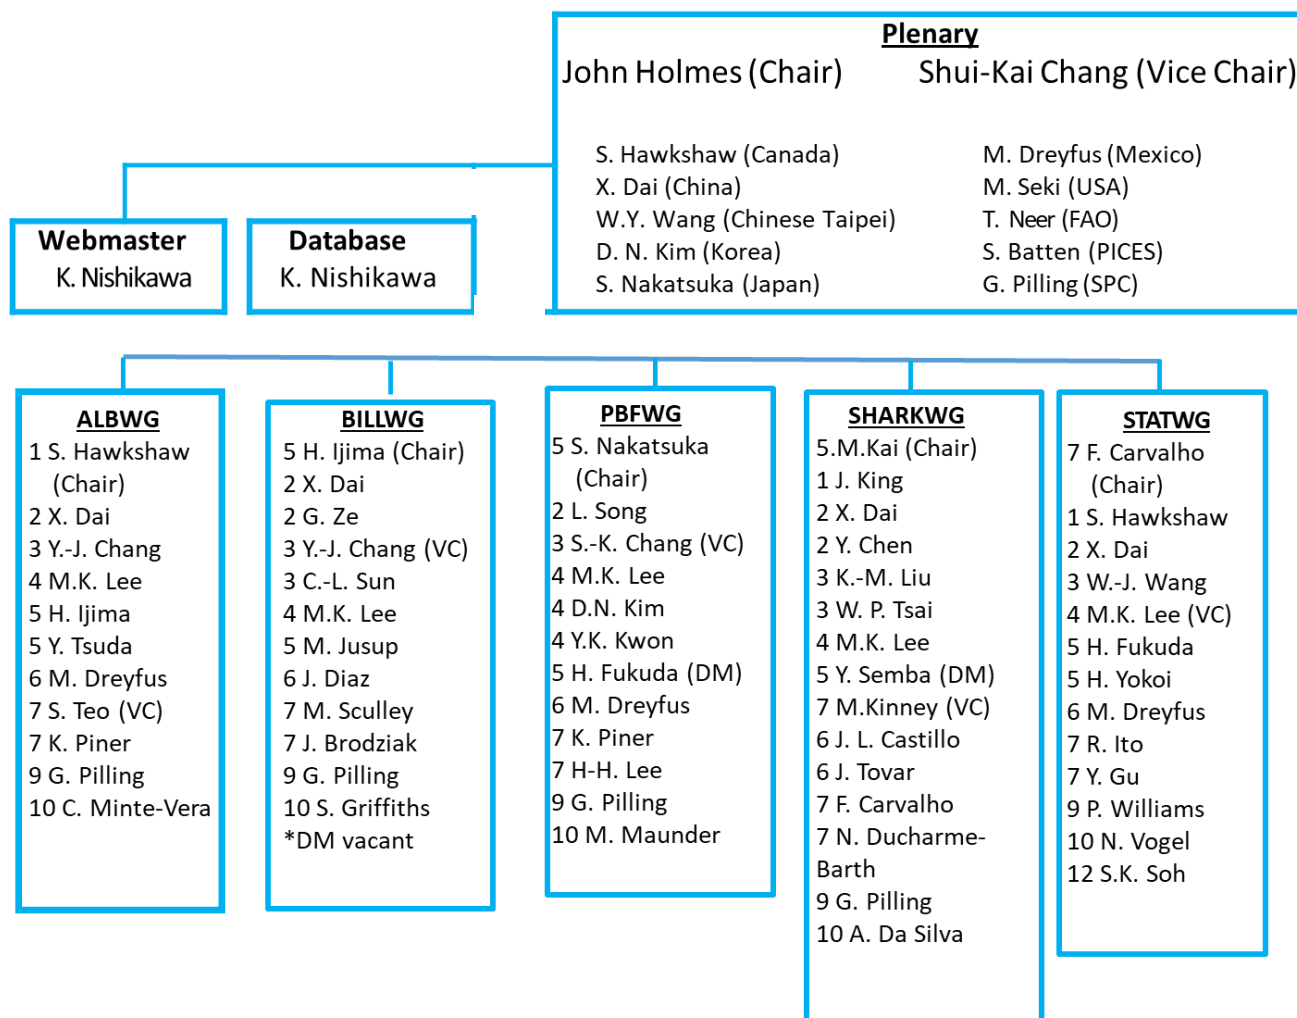

**PLENARY 03**

*22<sup>nd</sup> Meeting of the  
International Scientific Committee for Tuna  
and Tuna-Like Species in the North Pacific Ocean  
Kona, Hawai'i, U.S.A.  
July 12-18, 2022*

**ISC Organizational Chart**

## ISC Organizational Chart (July 2022)

Working Group Key:

1-Canada 2-China 3-Chinese Taipei 4-Korea 5-Japan 6-Mexico 7-USA 8-PICES 9-SPC 10-IATTC 11-FAO 12-WCPFC  
 VC - Vice Chair DM - Database Manager

This is not a comprehensive list but the main points of contact.