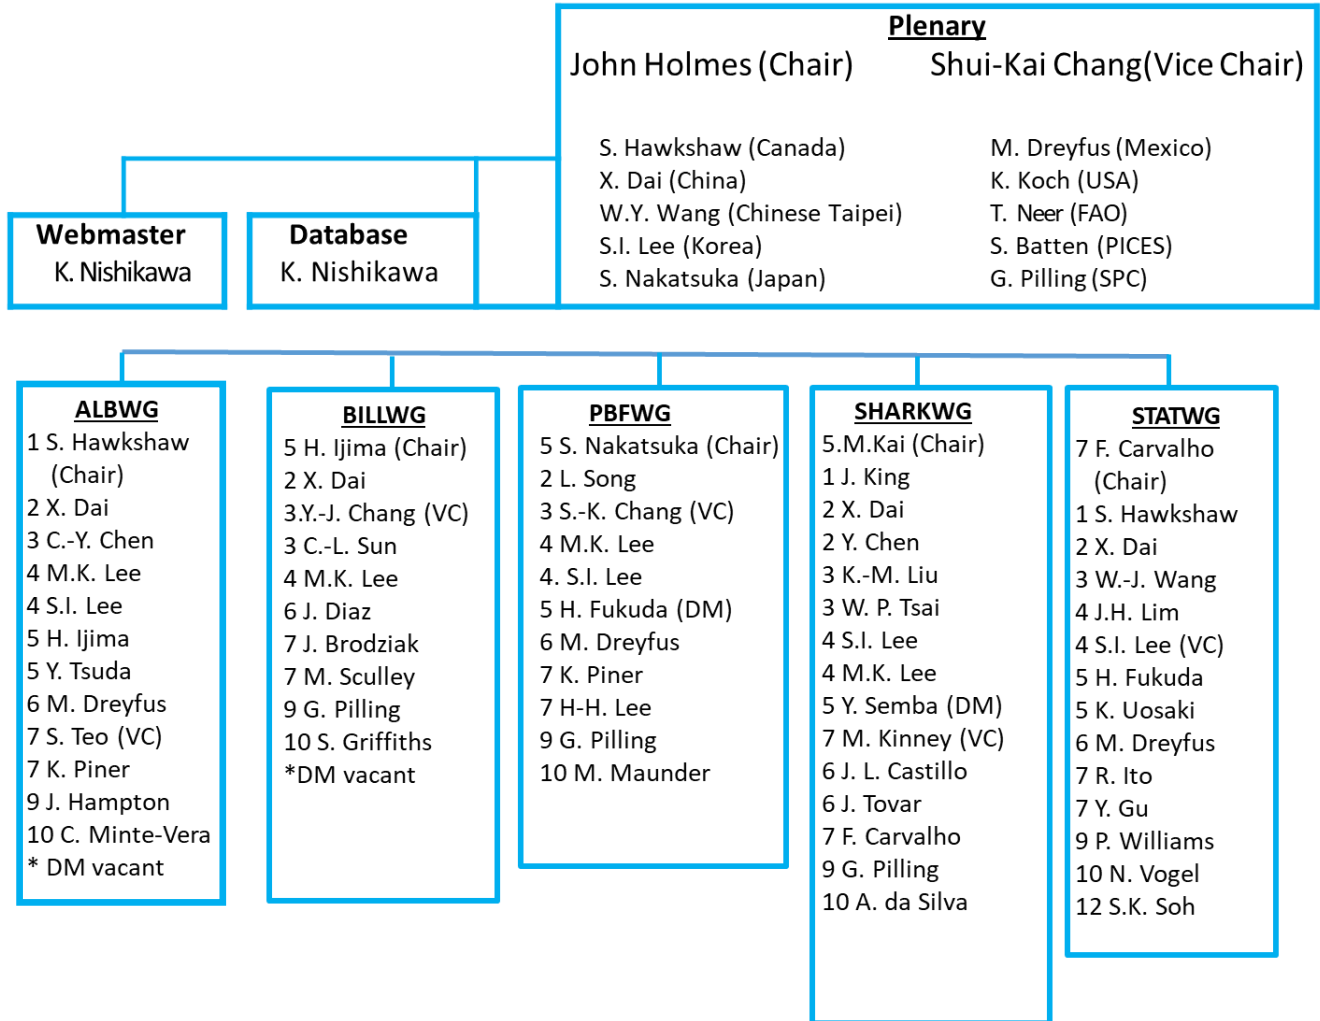

PLENARY 03

*21st Meeting of the
International Scientific Committee for Tuna
and Tuna-Like Species in the North Pacific Ocean
Held Virtually
July 12-20, 2021*

ISC Organizational Chart

July 2021

Left Blank for Printing

ISC Organizational Chart (July 2021)

Working Group Key:

1 Canada 2 China 3 Chinese-Taipei 4 Korea 5 Japan 6 Mexico 7 USA 8 PICES 9 SPC 10 IATTC 11 FAO 12 WCPFC
 VC Vice Chair DM Database Manager

This is not a comprehensive list but the main points of contact.