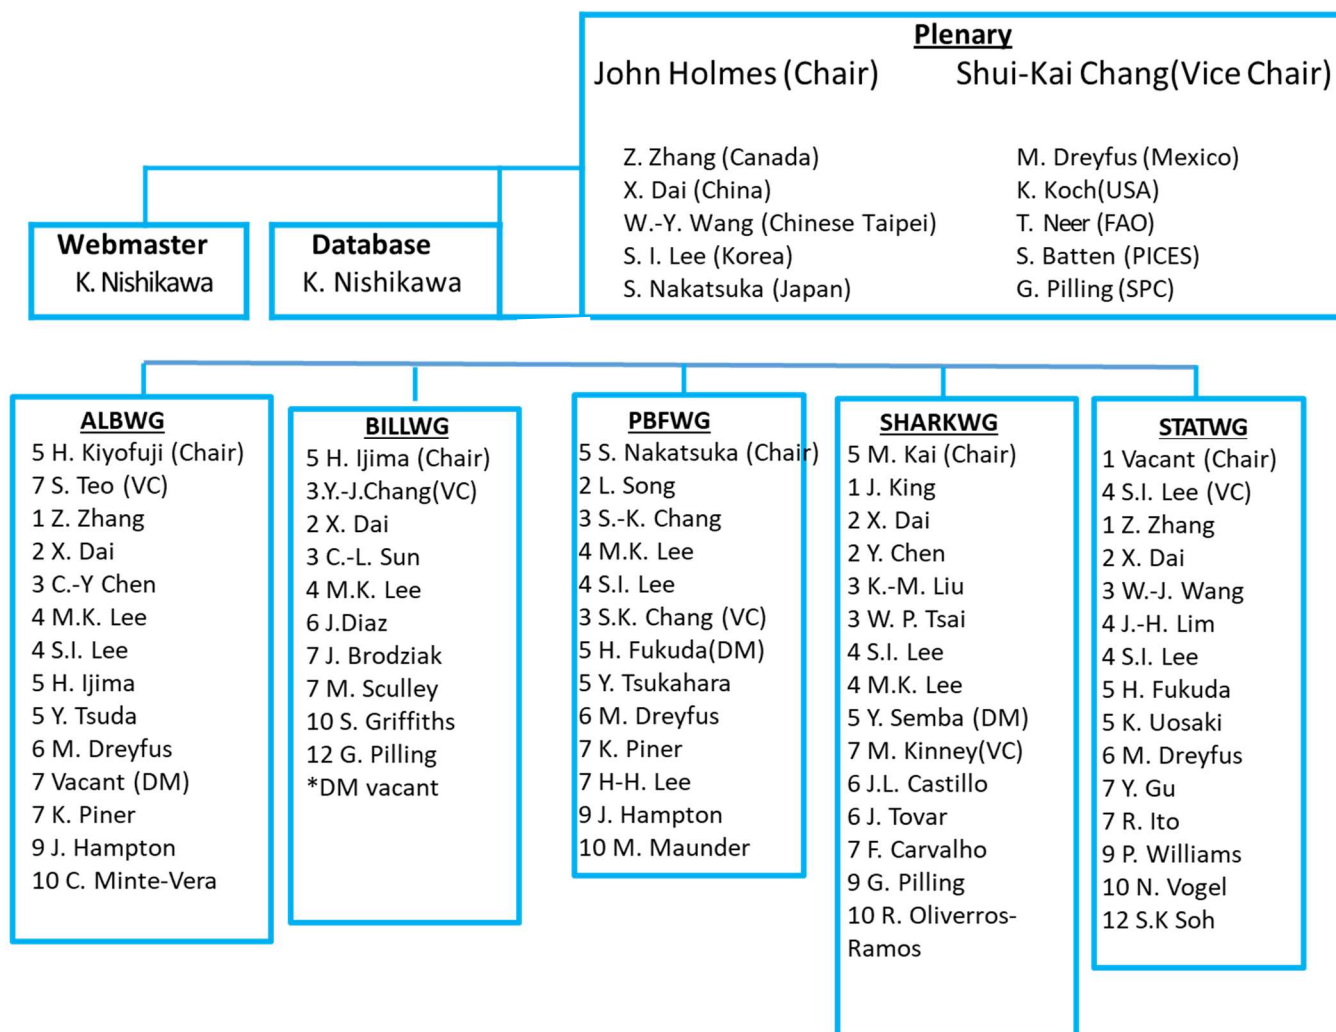

FINAL

ISC/20/PLENARY/03

PLENARY 3

*20th Meeting of the
International Scientific Committee for Tuna
and Tuna-Like Species in the North Pacific Ocean
Held Virtually
July 15-20, 2020*

ISC ORGANIZATIONAL CHART IN 2020

July 2020

Left Blank for Printing

ISC Organizational Chart (July 2020)

Working Group Key:

1 Canada 2 China 3 Chinese-Taipei 4 Korea 5 Japan 6 Mexico 7 USA 8 PICES 9 SPC 10 IATTC 11 FAO 12 WCPFC
 VC Vice Chair DM Database Manager

This is not a comprehensive list but the main points of contact.