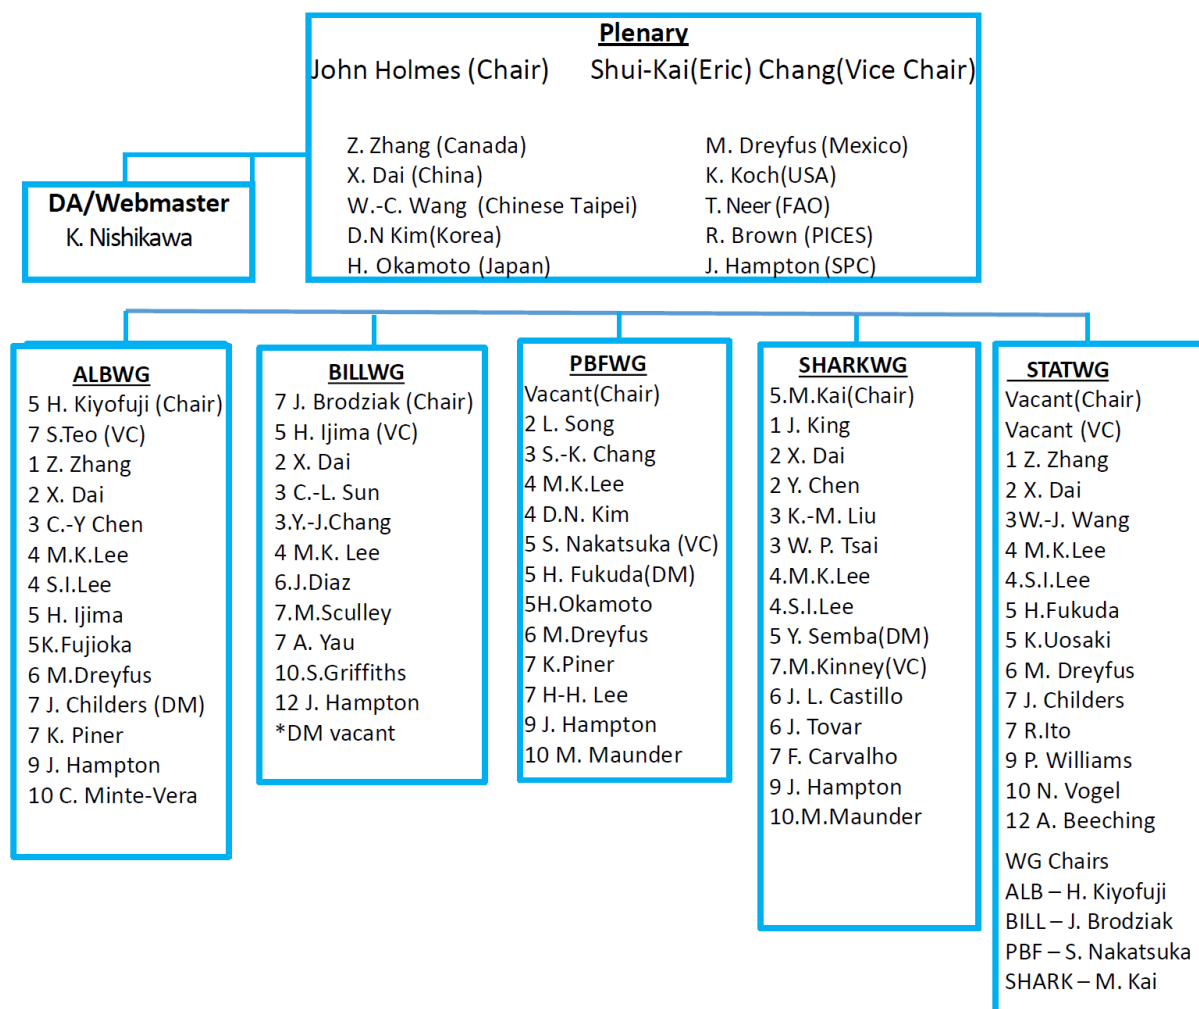

PLENARY 3

*18th Meeting of the
International Scientific Committee for Tuna
and Tuna-Like Species in the North Pacific Ocean
Yeosu, Republic of Korea
July 11-16, 2018*

ISC ORGANIZATION CHART

July 2018

LEFT BLANK FOR PRINTING

ISC Organizational Chart (July 2018)

This chart shows the main points of contact and should not be considered a comprehensive list of membership.

Working Group Key:

1 Canada 2 China 3 Chinese-Taipei 4 Korea 5 Japan 6 Mexico 7 USA 8 PICES 9 SPC 10 IATTC 11 FAO 12 WCPFC
 VC Vice Chair DM Database Manager