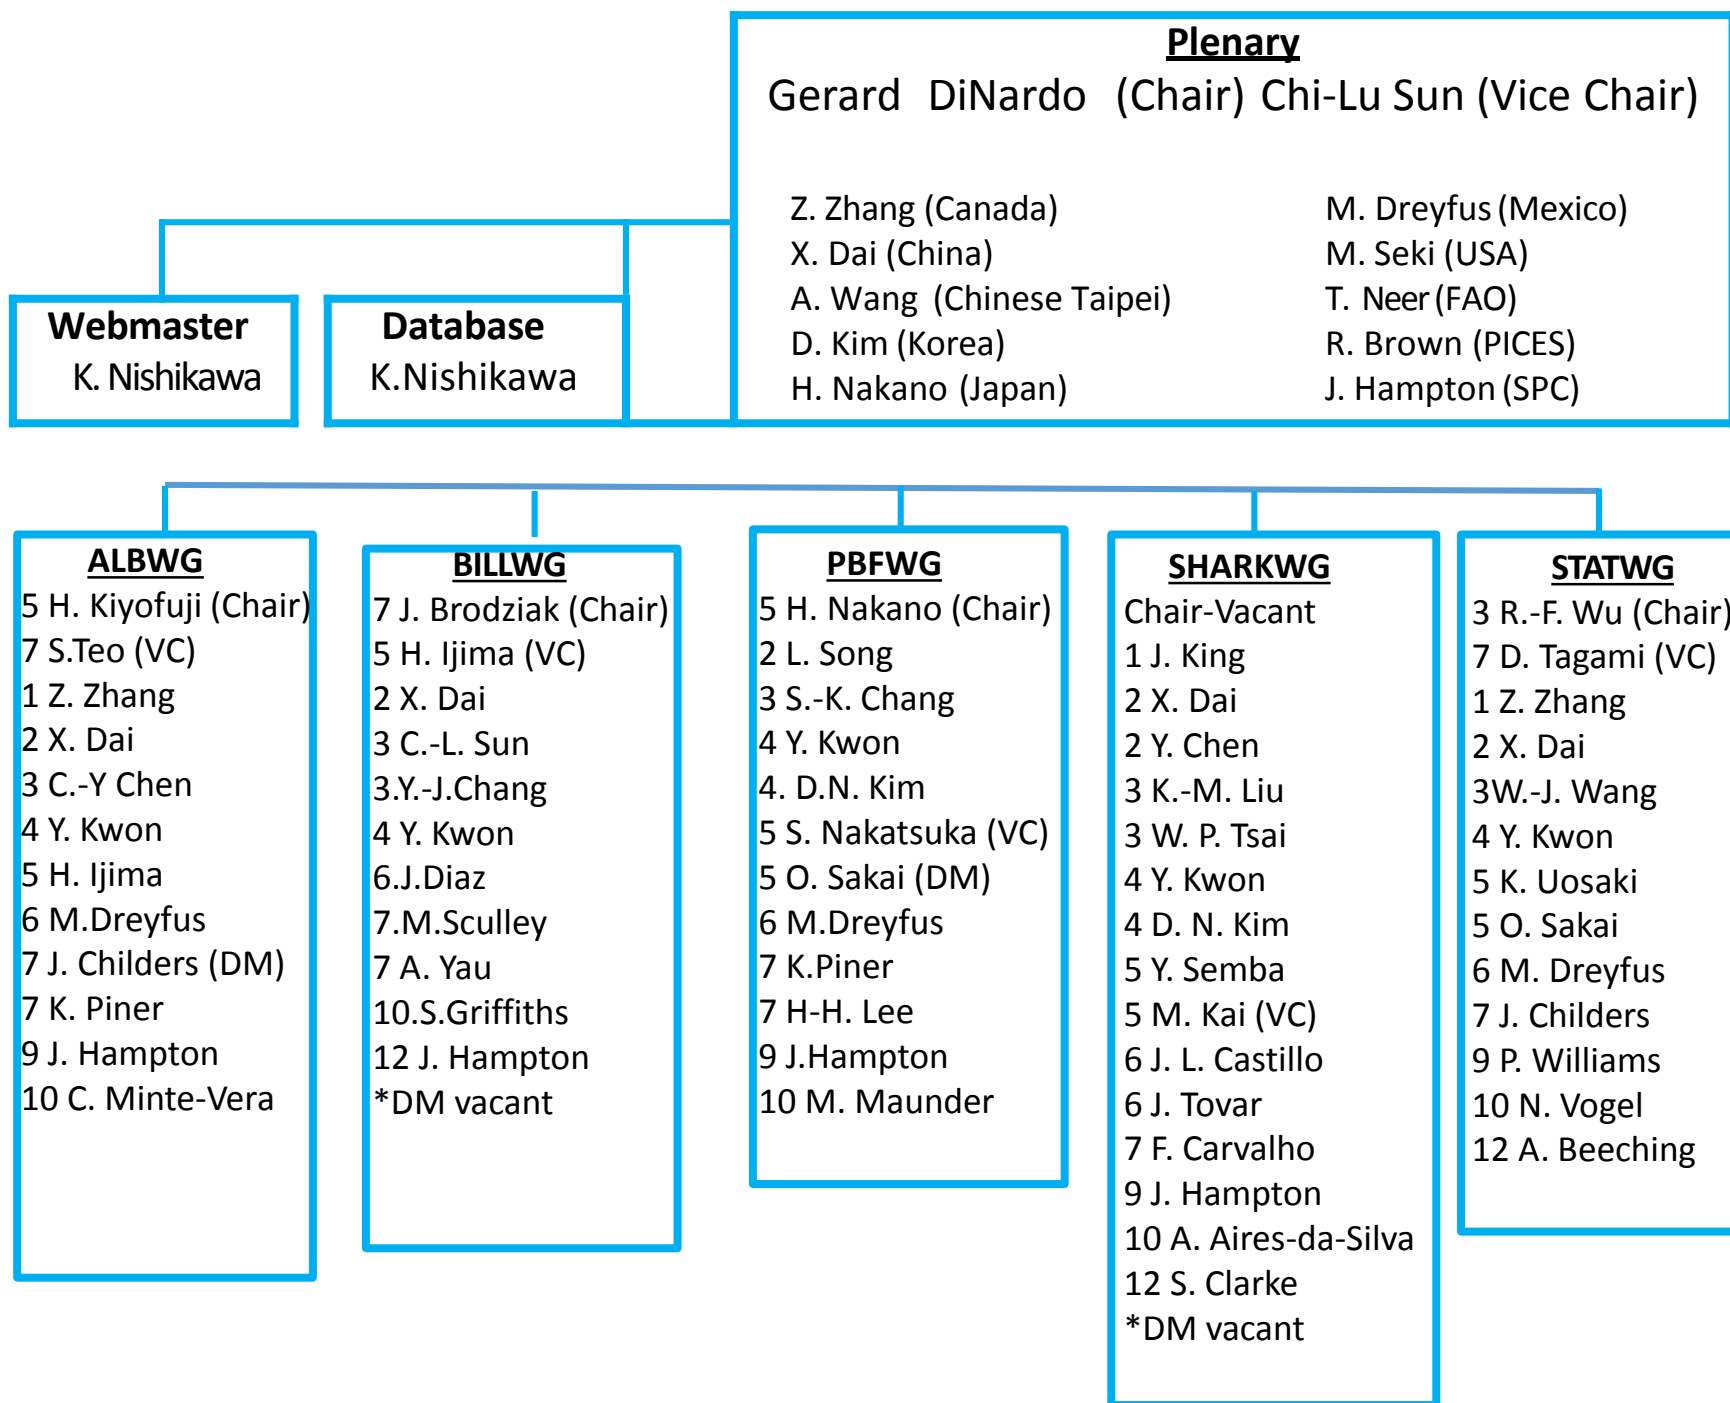

*17th Meeting of the
International Scientific Committee
for Tuna and Tuna-Like Species in the North Pacific Ocean
Vancouver, Canada
12-17 July 2017*

ISC Organizational Chart¹

ISC

July 2017

¹Prepared for the Fifteenth Meeting of the International Scientific committee on Tuna and Tuna-like Species in the North Pacific Ocean (ISC), 15-20 July, 2015, Kona, Hawaii, USA. Document should not be cited without permission of the authors.

Working Group Key:

1 Canada 2 China 3 Chinese-Taipei 4 Korea 5 Japan 6 Mexico 7 USA 8 PICES 9 SPC 10 IATTC 11 FAO 12 WCPFC
VC Vice Chair DM Database Manager

This is not a comprehensive list but the main points of contact.