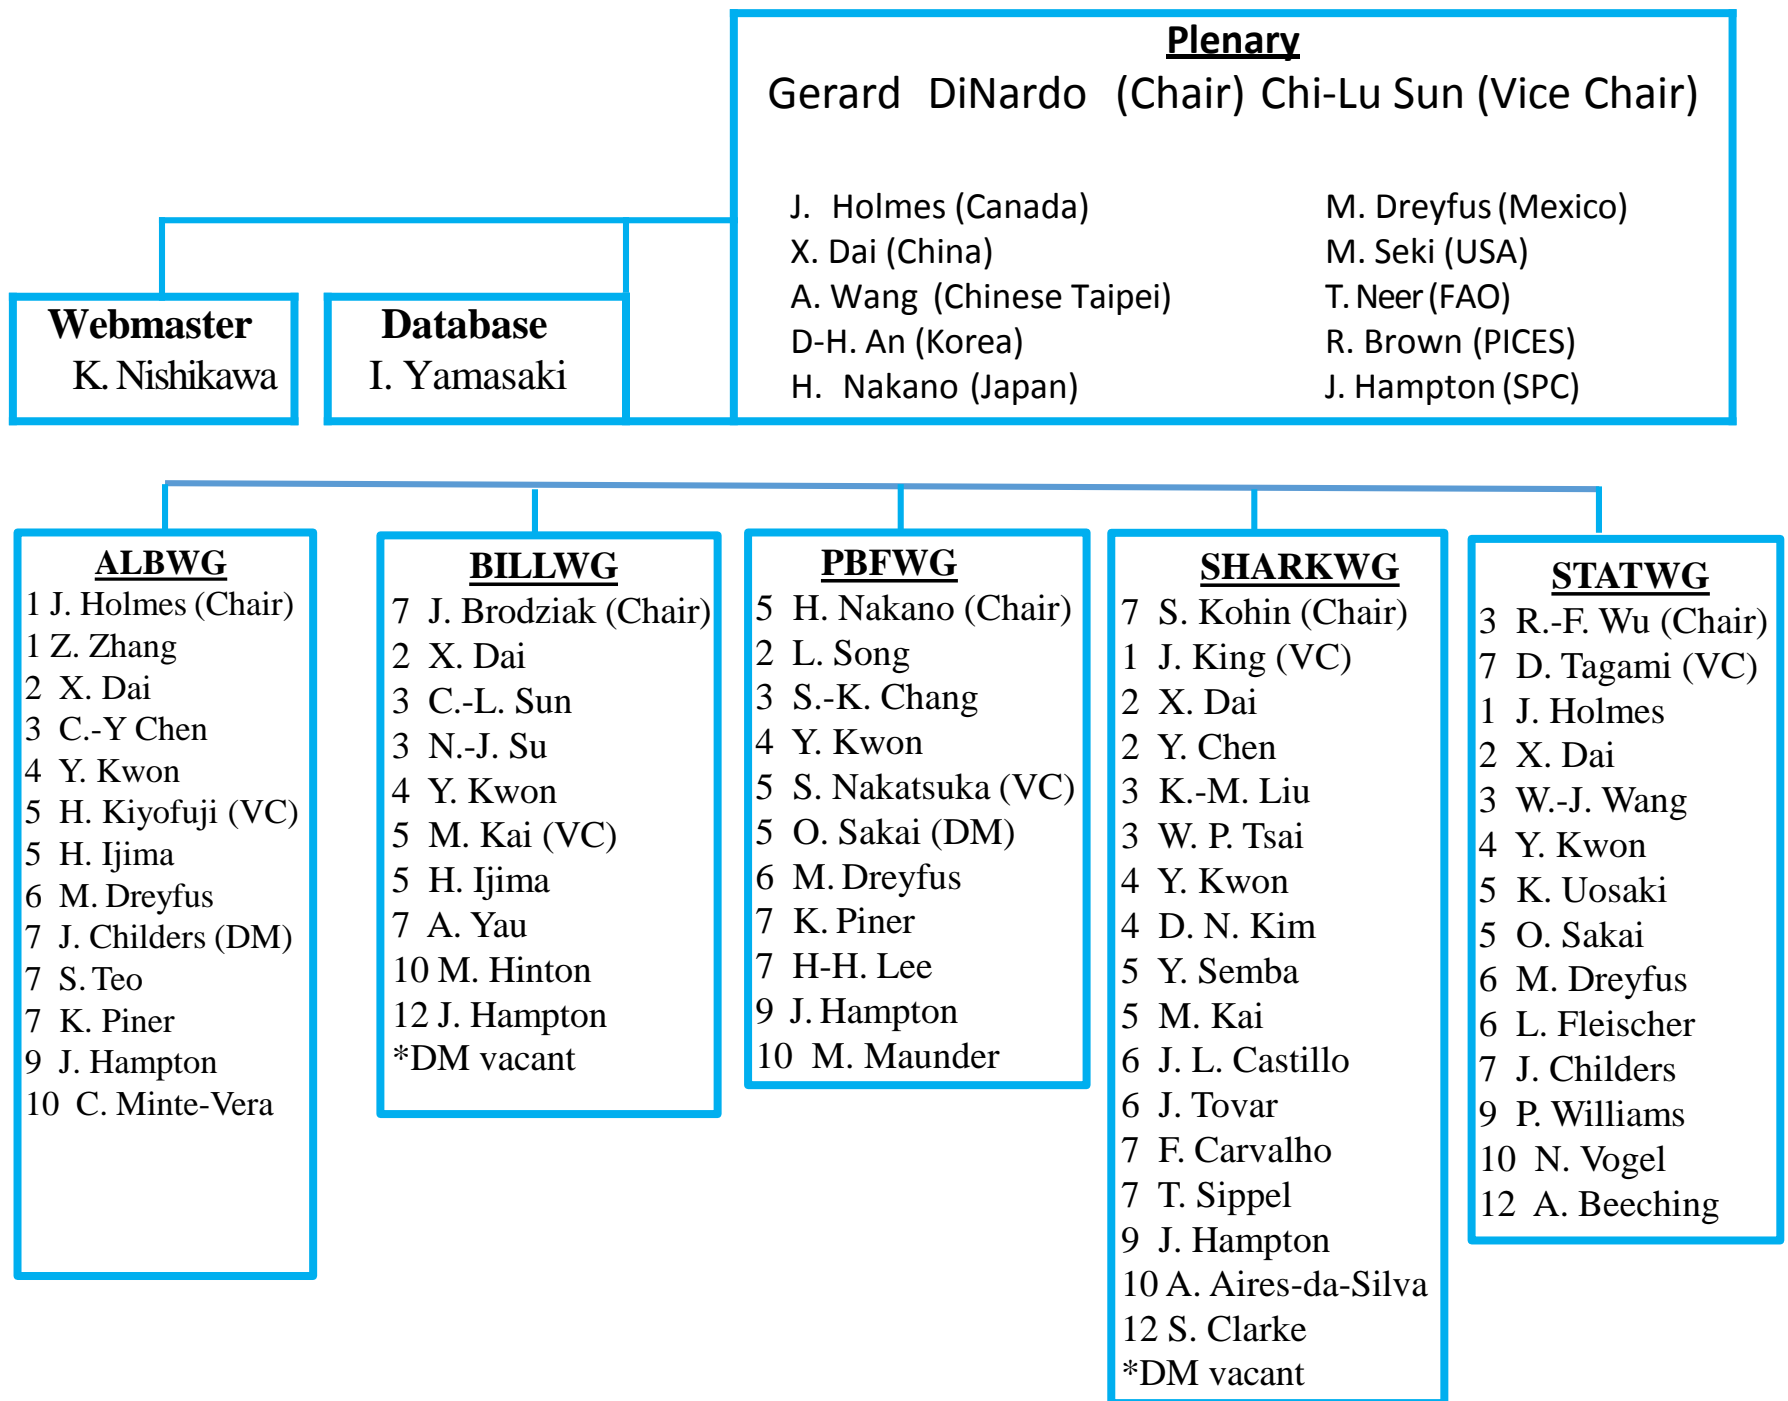

## **ISC Organizational Chart<sup>1</sup>**

ISC

July 2016

<sup>1</sup>Prepared for the Sixteenth Meeting of the International Scientific committee on Tuna and Tuna-like Species in the North Pacific Ocean (ISC), 13-18 July, 2016, Sapporo, Japan. Document should not be cited without permission of the authors.

# ISC Organizational Chart (July 2016)

ISC/16/PLENARY/03

Membership Key:

1 Canada 2 China 3 Chinese-Taipei 4 Korea 5 Japan 6 Mexico 7 USA 8 PICES 9 SPC 10 IATTC 11 FAO 12 WCPFC  
VC Vice Chair DM Database Manager

This is not a comprehensive list but the main points of contact.