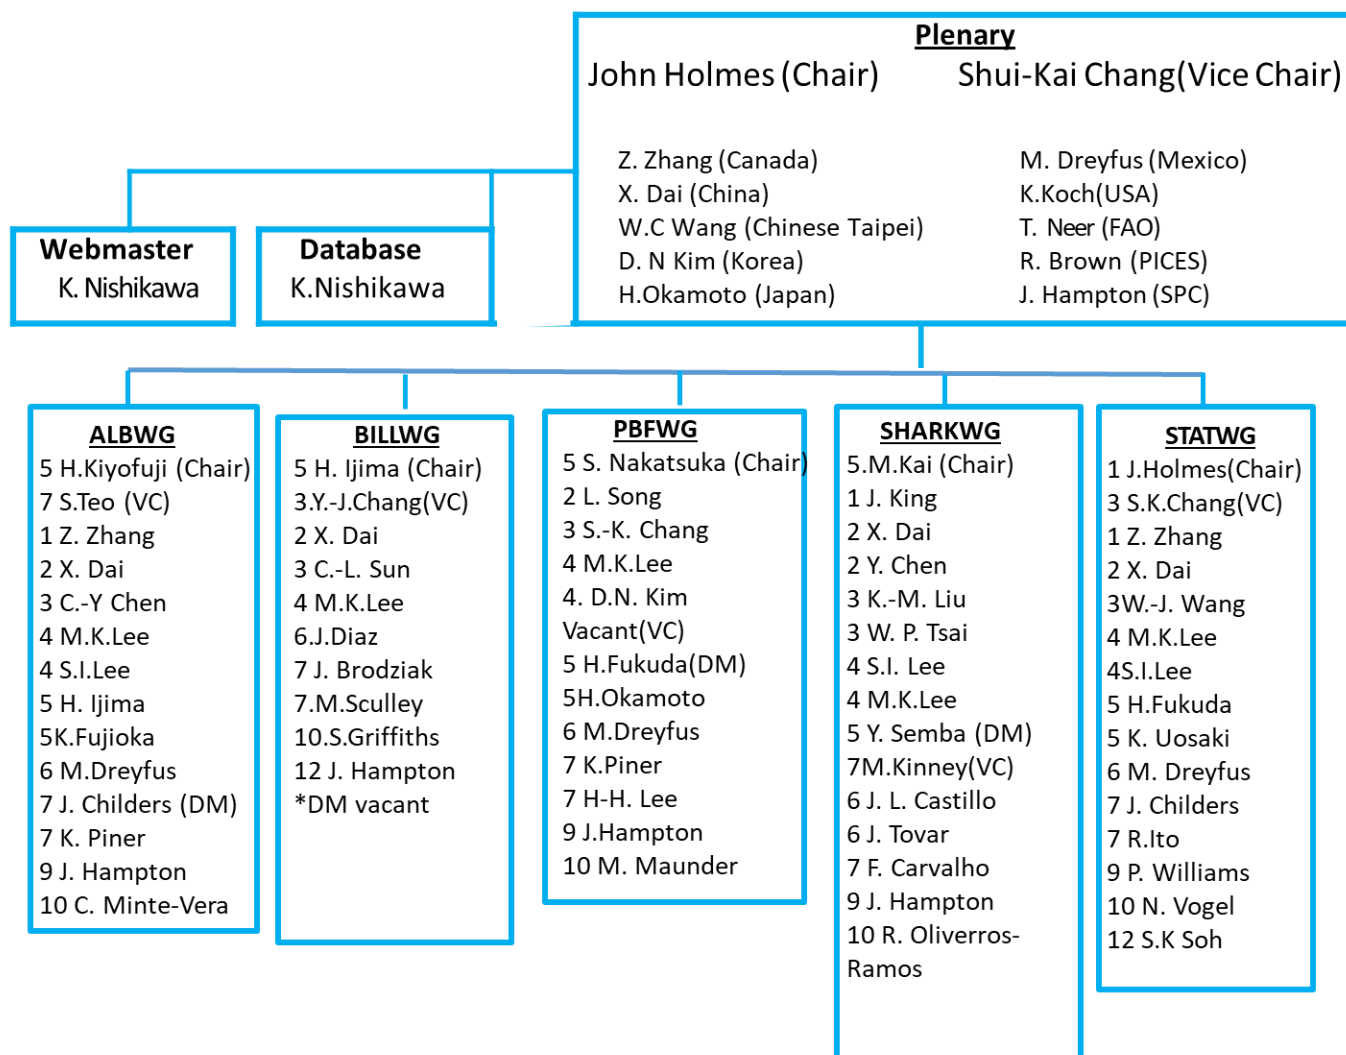

FINAL

ISC/19/PLENARY/03

PLENARY 3

*19th Meeting of the
International Scientific Committee for Tuna
and Tuna-Like Species in the North Pacific Ocean
Taipei, Taiwan
July 11-15, 2019*

ISC ORGANIZATIONAL CHART

July 2019

Left Blank for Printing

ISC Organizational Chart (July 2019)

Working Group Key:

1 Canada 2 China 3 Chinese-Taipei 4 Korea 5 Japan 6 Mexico 7 USA 8 PICES 9 SPC 10 IATTC 11 FAO 12 WCPFC
 VC Vice Chair DM Database Manager

This is not a comprehensive list but the main points of contact.